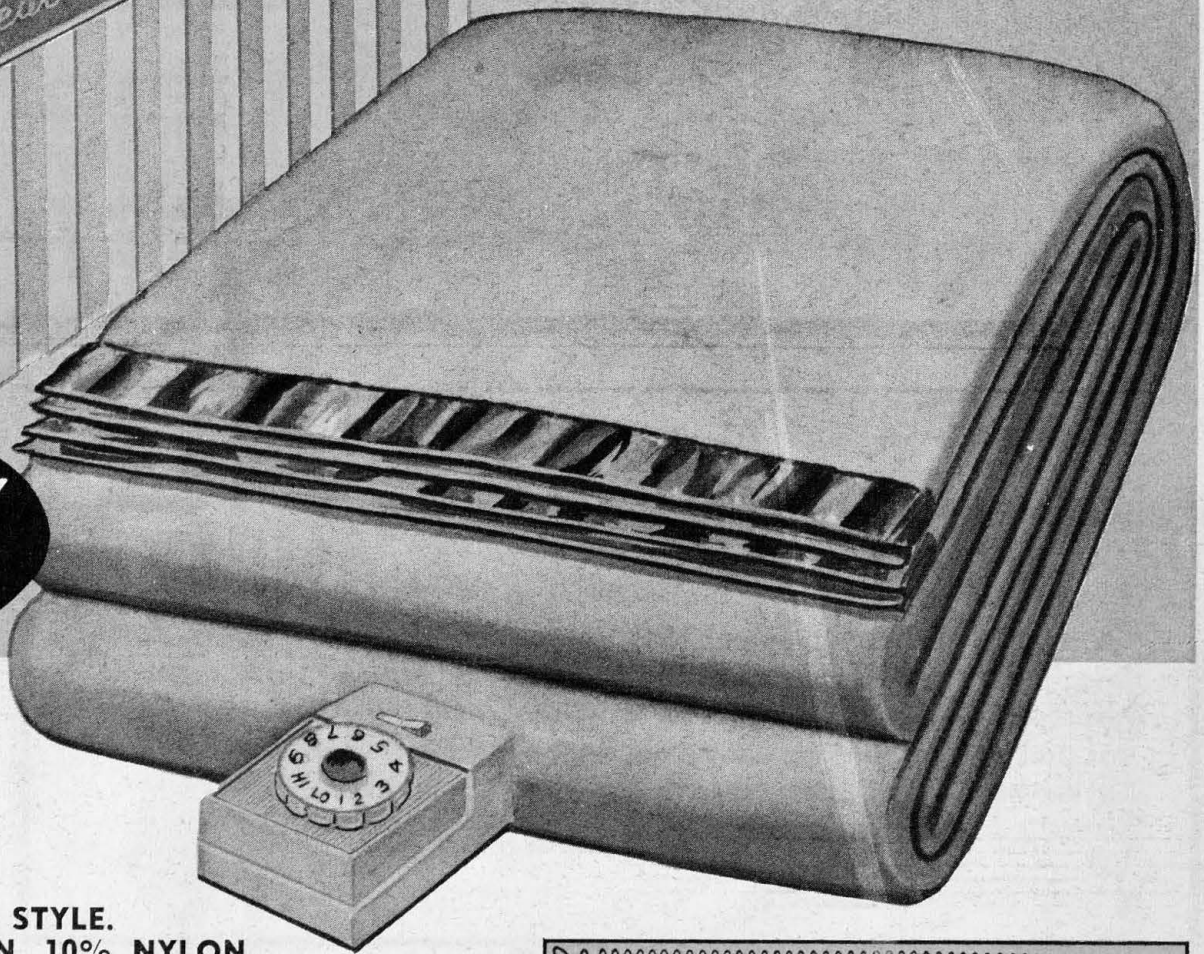

AUTOMATIC (ELECTRIC) BLANKETS

DeLUXE QUALITY

- SNAP DEVICE CONVERTS FROM FLAT TO FITTED STYLE.
- WASHABLE BLEND OF 70% RAYON, 20% COTTON, 10% NYLON.
- IN COLORS OF MOSS GREEN, LT. BLUE, LT. GREEN, BEIGE, PINK or RED.
- WIDE NYLON BINDING AT TOP OF BLANKET FOR LONGER WEAR.

Fully automatic thermostatic control maintains even bed temperature despite any changes in room temperature. Just set the dial — and forget it. Warmth without weight — no need for other blankets. Each blanket poly wrapped and boxed as illustrated. Sizes to fit any bed.

FULL BED SIZE — 72x84 SINGLE CONTROL — FOR ONLY ....

ALSO AVAILABLE IN

TWIN BED SIZE — 63x84 — SINGLE CONTROL $13.95

FULL BED SIZE — 72x84 — DUAL CONTROL $19.95

(1 CONTROL FOR EACH SIDE OF BED)

ALSO MADE IN KING BED SIZE 108x84 — $39.95

$14⁹⁵

Special Guarantee!

All Golden Seal electric blankets have been approved by Underwriters' Laboratories. Each blanket is fully guaranteed against defect in workmanship or material for a period of two years from date of purchase and if defective will be replaced free of charge.

Dixon Publishing Co.
3 Dixon, Ill., May 1962

BUY NOW AND SAVE