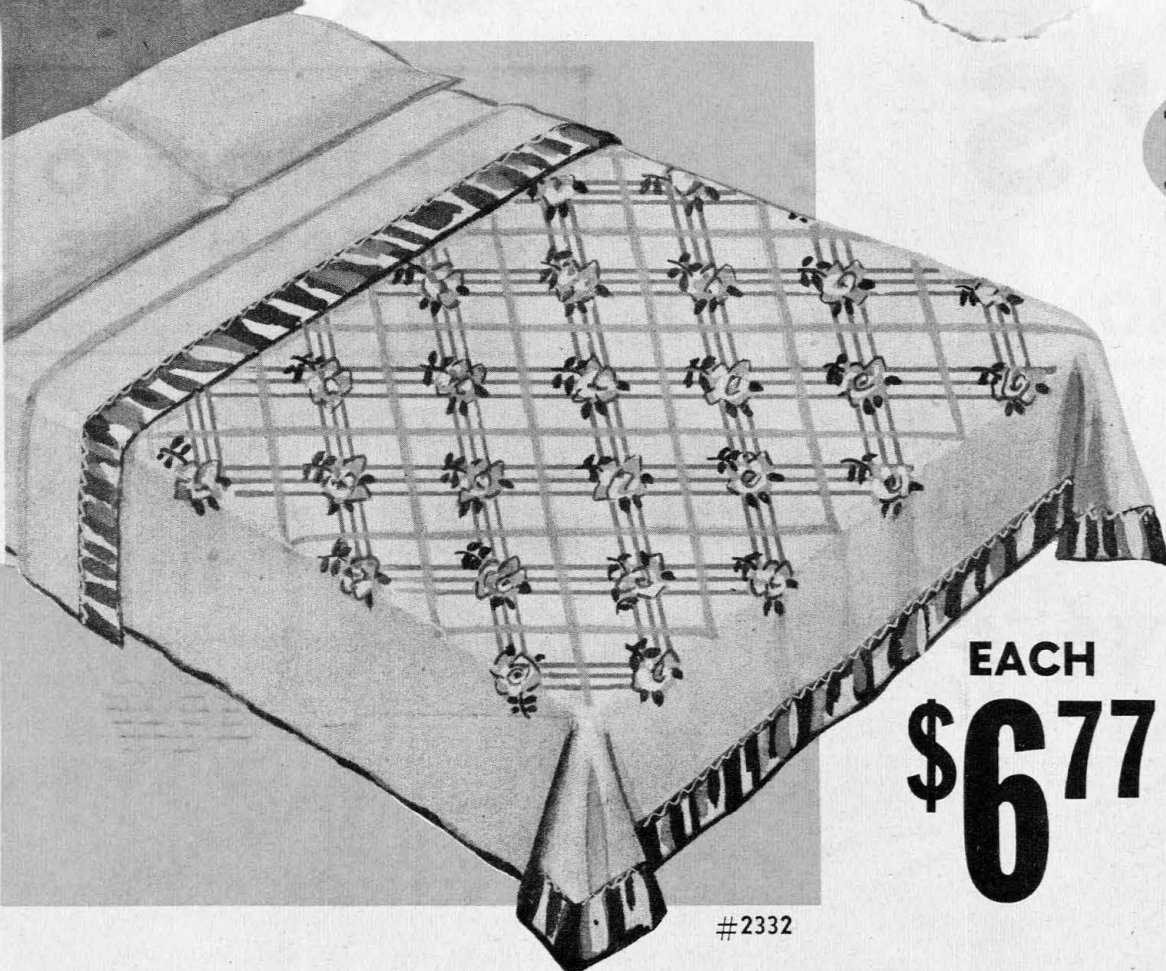

BLANKET

lay away sale