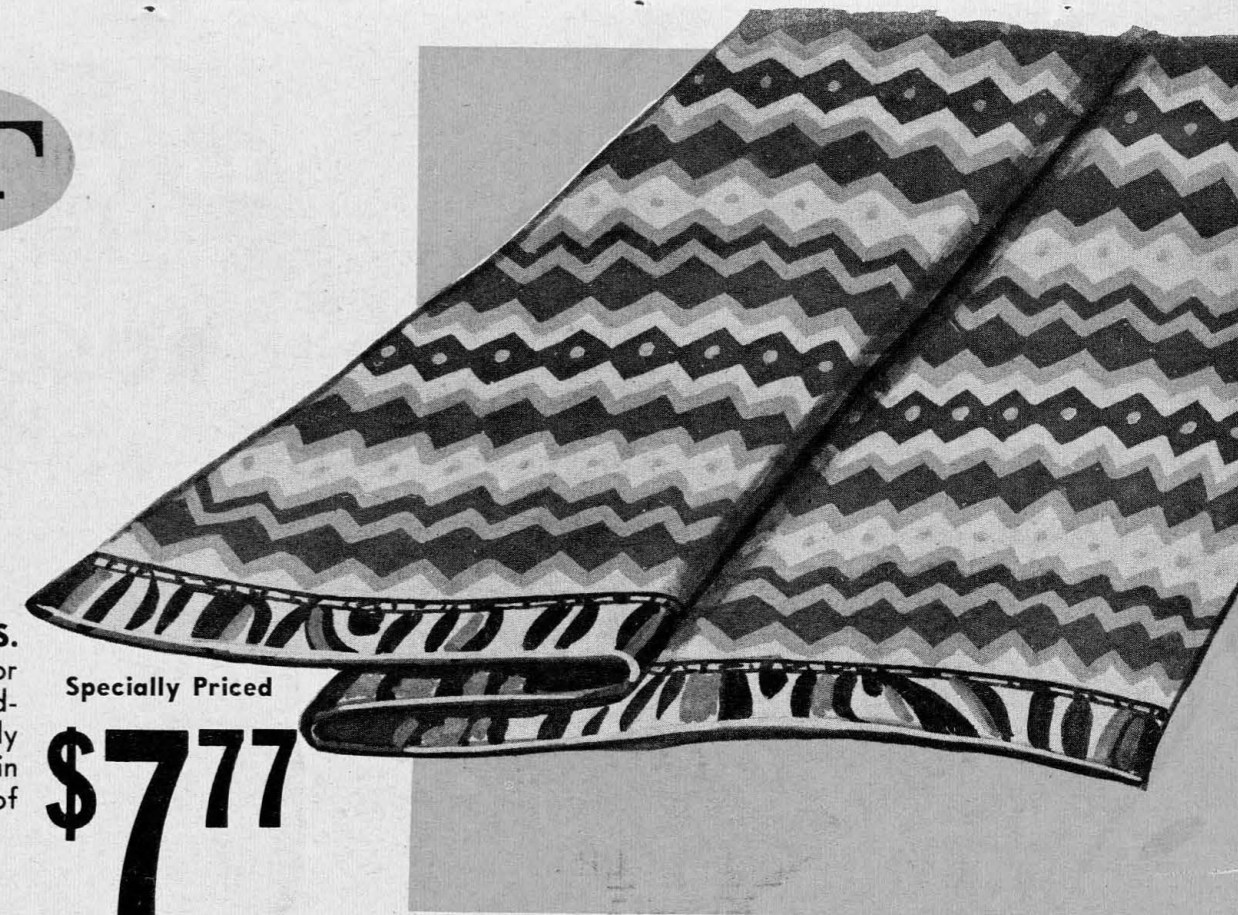

DECORATIVE NOVELTY JACQUARD SINGLE BLANKET

EXTRA FINE QUALITY - WINTER WEIGHT - 3 1/4 LBS.
LAVERN An outstanding design suitable for boys', girls', students', also your bedroom, attractive combination of colors predominantly flame, orange, lilac, and green with a 5 inch acetate satin binding matching the predominate colors. A blend of 65% rayon, 29% cotton, 6% nylon for serviceability.
LARGE 72 x 90 SIZE
POLYETHYLENE WRAPPED

#1665

Specially Priced
$7⁷⁷